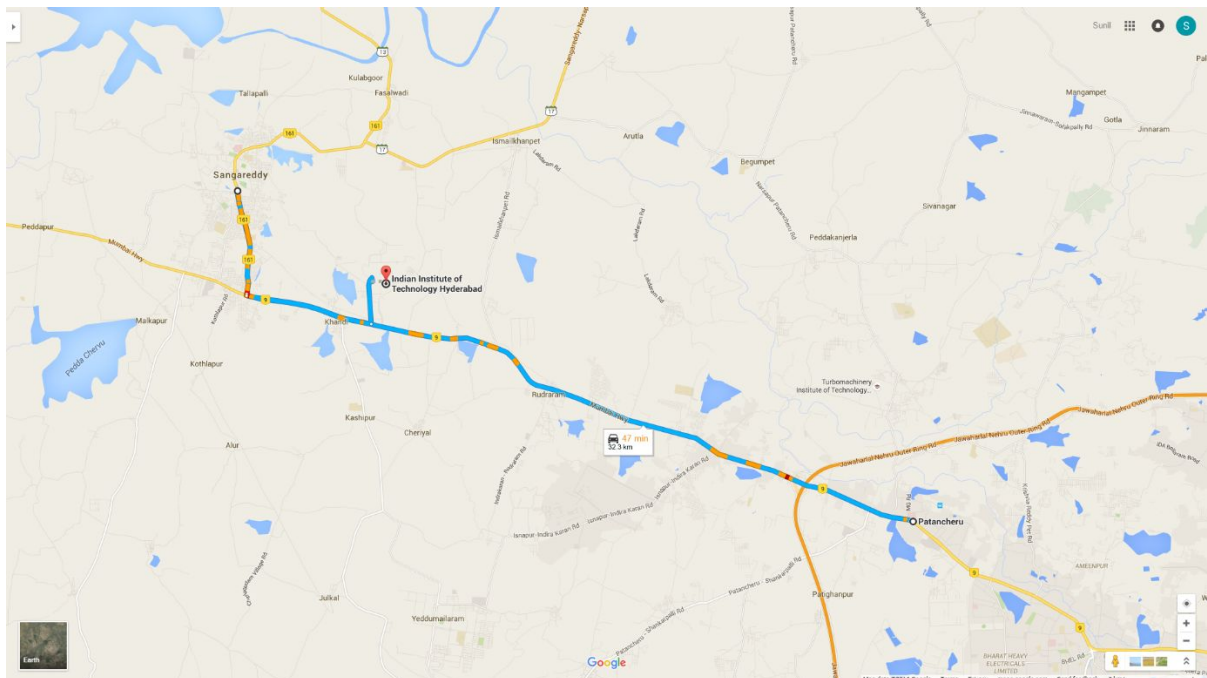

#### **MMTS TRAIN ROUTE:**

From Secunderabad, take mmts train to Lingampally. For timings refer

<http://www.metrotraintimings.com/Hyderabad/SecunderabadToLingampally.htm>

From Nampally(Hyderabad), take mmts train to Lingampally. For timings refer

<http://www.metrotraintimings.com/Hyderabad/HyderabadToLingampally.htm>

From Lingampally, you can take an auto to Patancheru.

**From Patancheru,** there are autos and buses available which will drop you directly in front of the campus main gate.

### **BUS ROUTE:**

From Secunderabad, take 219 bus to Patancheru.

From Nampally, take 218 bus to Patancheru.

From Patancheru, take Patancheru-Sangareddy bus (one bus every 15 mins) or sharing autos directly to the campus. It takes around 30 min.

From Mehdiapatnam or Koti, take 216A bus to Patancheru.

Images are given below to give you brief idea of the location of our institution

**From Patancheru,** sharing autos are available directly to the main gate of our campus.